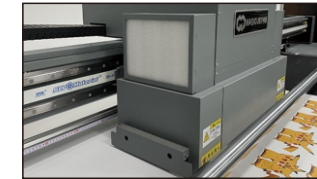

## Machine Specification

Model No.	OM-HD1804E/OM-HD1804PRO	Max Print Size	1800mm
Max Print Height	60mm	Power Consumption	Machine:AC 220V 50Hz 1800W Platform adsorption:AC 220V 50Hz 1500W
Printer Head	4 pieces I3200-U1/4 pieces Ricoh Gen5		
Printing Quality	True Photographic Quality		
Printing Speed	1804E: Sketch model: 98sqm/h ; Production model: 60sqm/h ; Sample model: 50sqm/h	1804Pro: Sketch model: 98sqm/h ; Production model: 60sqm/h ; Sample model: 50sqm/h	
Printing Resolution	360*720\720*720\720*1080\720*1440		
Ink Colors	CMYK+W+V		
File Format	PDF,JPG,TIFF,EPS,AI,etc		
Software	Printfactory/SAI PhotoPrint		
Working Environment	Temperature: 27-35°C; Humidity: 40-60%		
Machine Size&Net Weight	3750*1120*1600mm ; 800kgs		

## Product details

Air shaft for media feeding and take-up

THK rail

High density fine mesh

Multiple color solutions

Printhead anti-crash device

Separate negative ink control