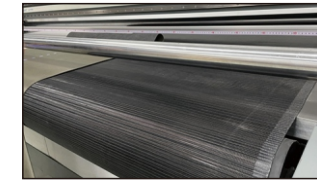

## Machine Specification

Model No.	OM-HD1804E/OM-HD1804PRO	Max Print Size	1800mm
Max Print Height	60mm	Power Consumption	Machine:AC 220V 50Hz 1800W Platform adsorption:AC 220V 50Hz 1500W
Printer Head	4 pieces I3200-U1/4 pieces Ricoh Gen5		
Printing Quality	True Photographic Quality		
Printing Speed	1804E: Sketch model: 98sqm/h ; Production model: 60sqm/h ; Sample model: 50sqm/h	1804Pro: Sketch model: 98sqm/h ; Production model: 60sqm/h ; Sample model: 50sqm/h	
Printing Resolution	360*720\720*720\720*1080\720*1440		
Ink Colors	CMYK+W+V		
File Format	PDF,JPG,TIFF,EPS,AI,etc		
Software	Printfactory/SAI PhotoPrint		
Working Environment	Temperature: 27-35°C; Humidity: 40-60%		
Machine Size&Net Weight	3750*1120*1600mm ; 800kgs		

## Product details

Air shaft for media feeding and take-up

THK rail

High density fine mesh

Multiple color solutions

Printhead anti-crash device

Separate negative ink control